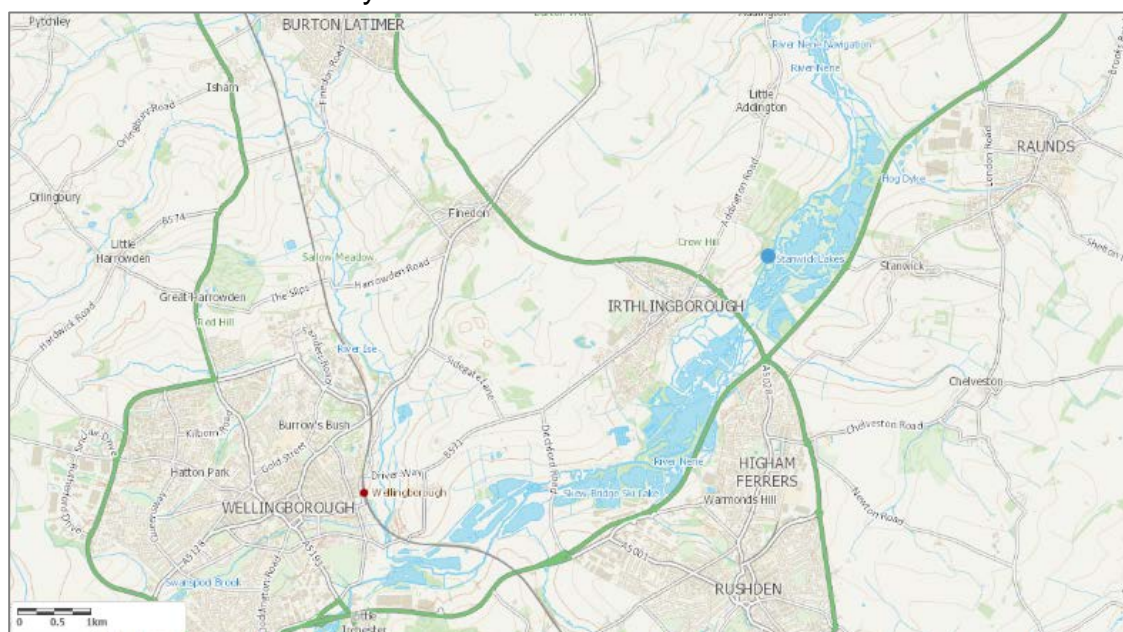

# EMERGENCY NAVIGATION CLOSURE NOTICE

Section 15 Anglian Water Authority Act 1977

## RIVER NENE

**DATE:** 25 July 2021 - Until Further Notice

**LOCATION:** Irthlingborough Lock

### DETAILS:

Due to a mechanical issue relating to the gearbox please note that Irthlingborough Lock (at NGR: SP 96015 71428 or What3Words W3W location: [///trace.collides.argue](https://www.what3words.com/trace/collides/argue)) has had to be closed until further notice.

We are currently looking into the problem but unfortunately are unable to provide an estimated timescale on any fix at this time.

For further information, please contact the Environment Agency on 03708 506 506 between 9am and 5pm Monday to Friday and ask for the Waterways team in the Lincolnshire & Northamptonshire Area. In an emergency or out of hours please contact our incident line on 0800 80 70 60 any time.