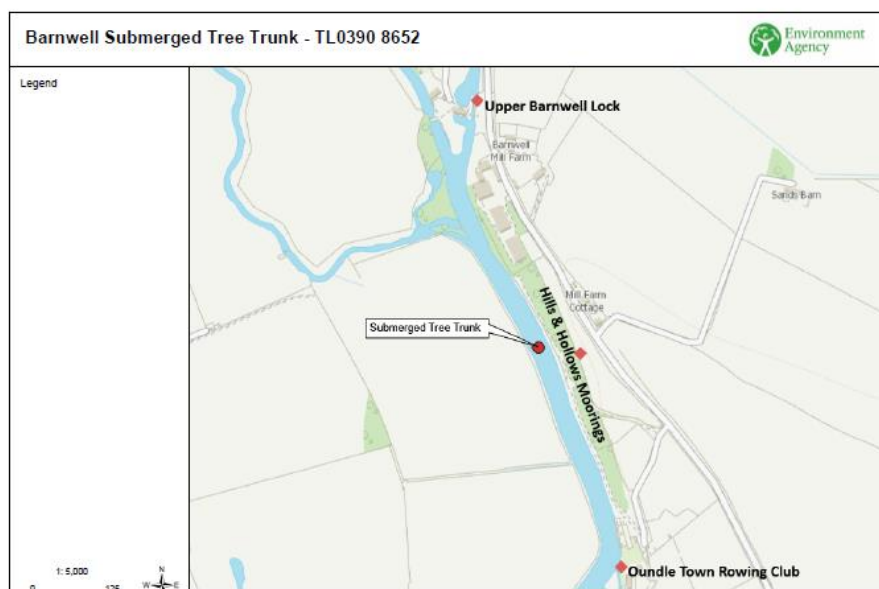

NAVIGATION ADVISORY NOTICE

RIVER NENE

DATE: 28 January 2020 – until further notice

LOCATION: 390m Upstream of Upper Barnwell Lock

DETAILS:

Boaters are advised that there is a partially submerged tree trunk in the centre of the navigation channel opposite Barnwell Moorings.

The obstruction is 390m upstream of Upper Barnwell Lock and may be completely submerged at times of higher than normal flows.

Skippers are advised to maintain a vigilant lookout while navigating in this area and to avoid the centre channel until past obstruction.

We are working to buoy off, or remove this issue once Strong Stream Advice has been cancelled

Contact our River Inspector Ian Cook on 07920087741 for more details.

www.gov.uk/environment-agency